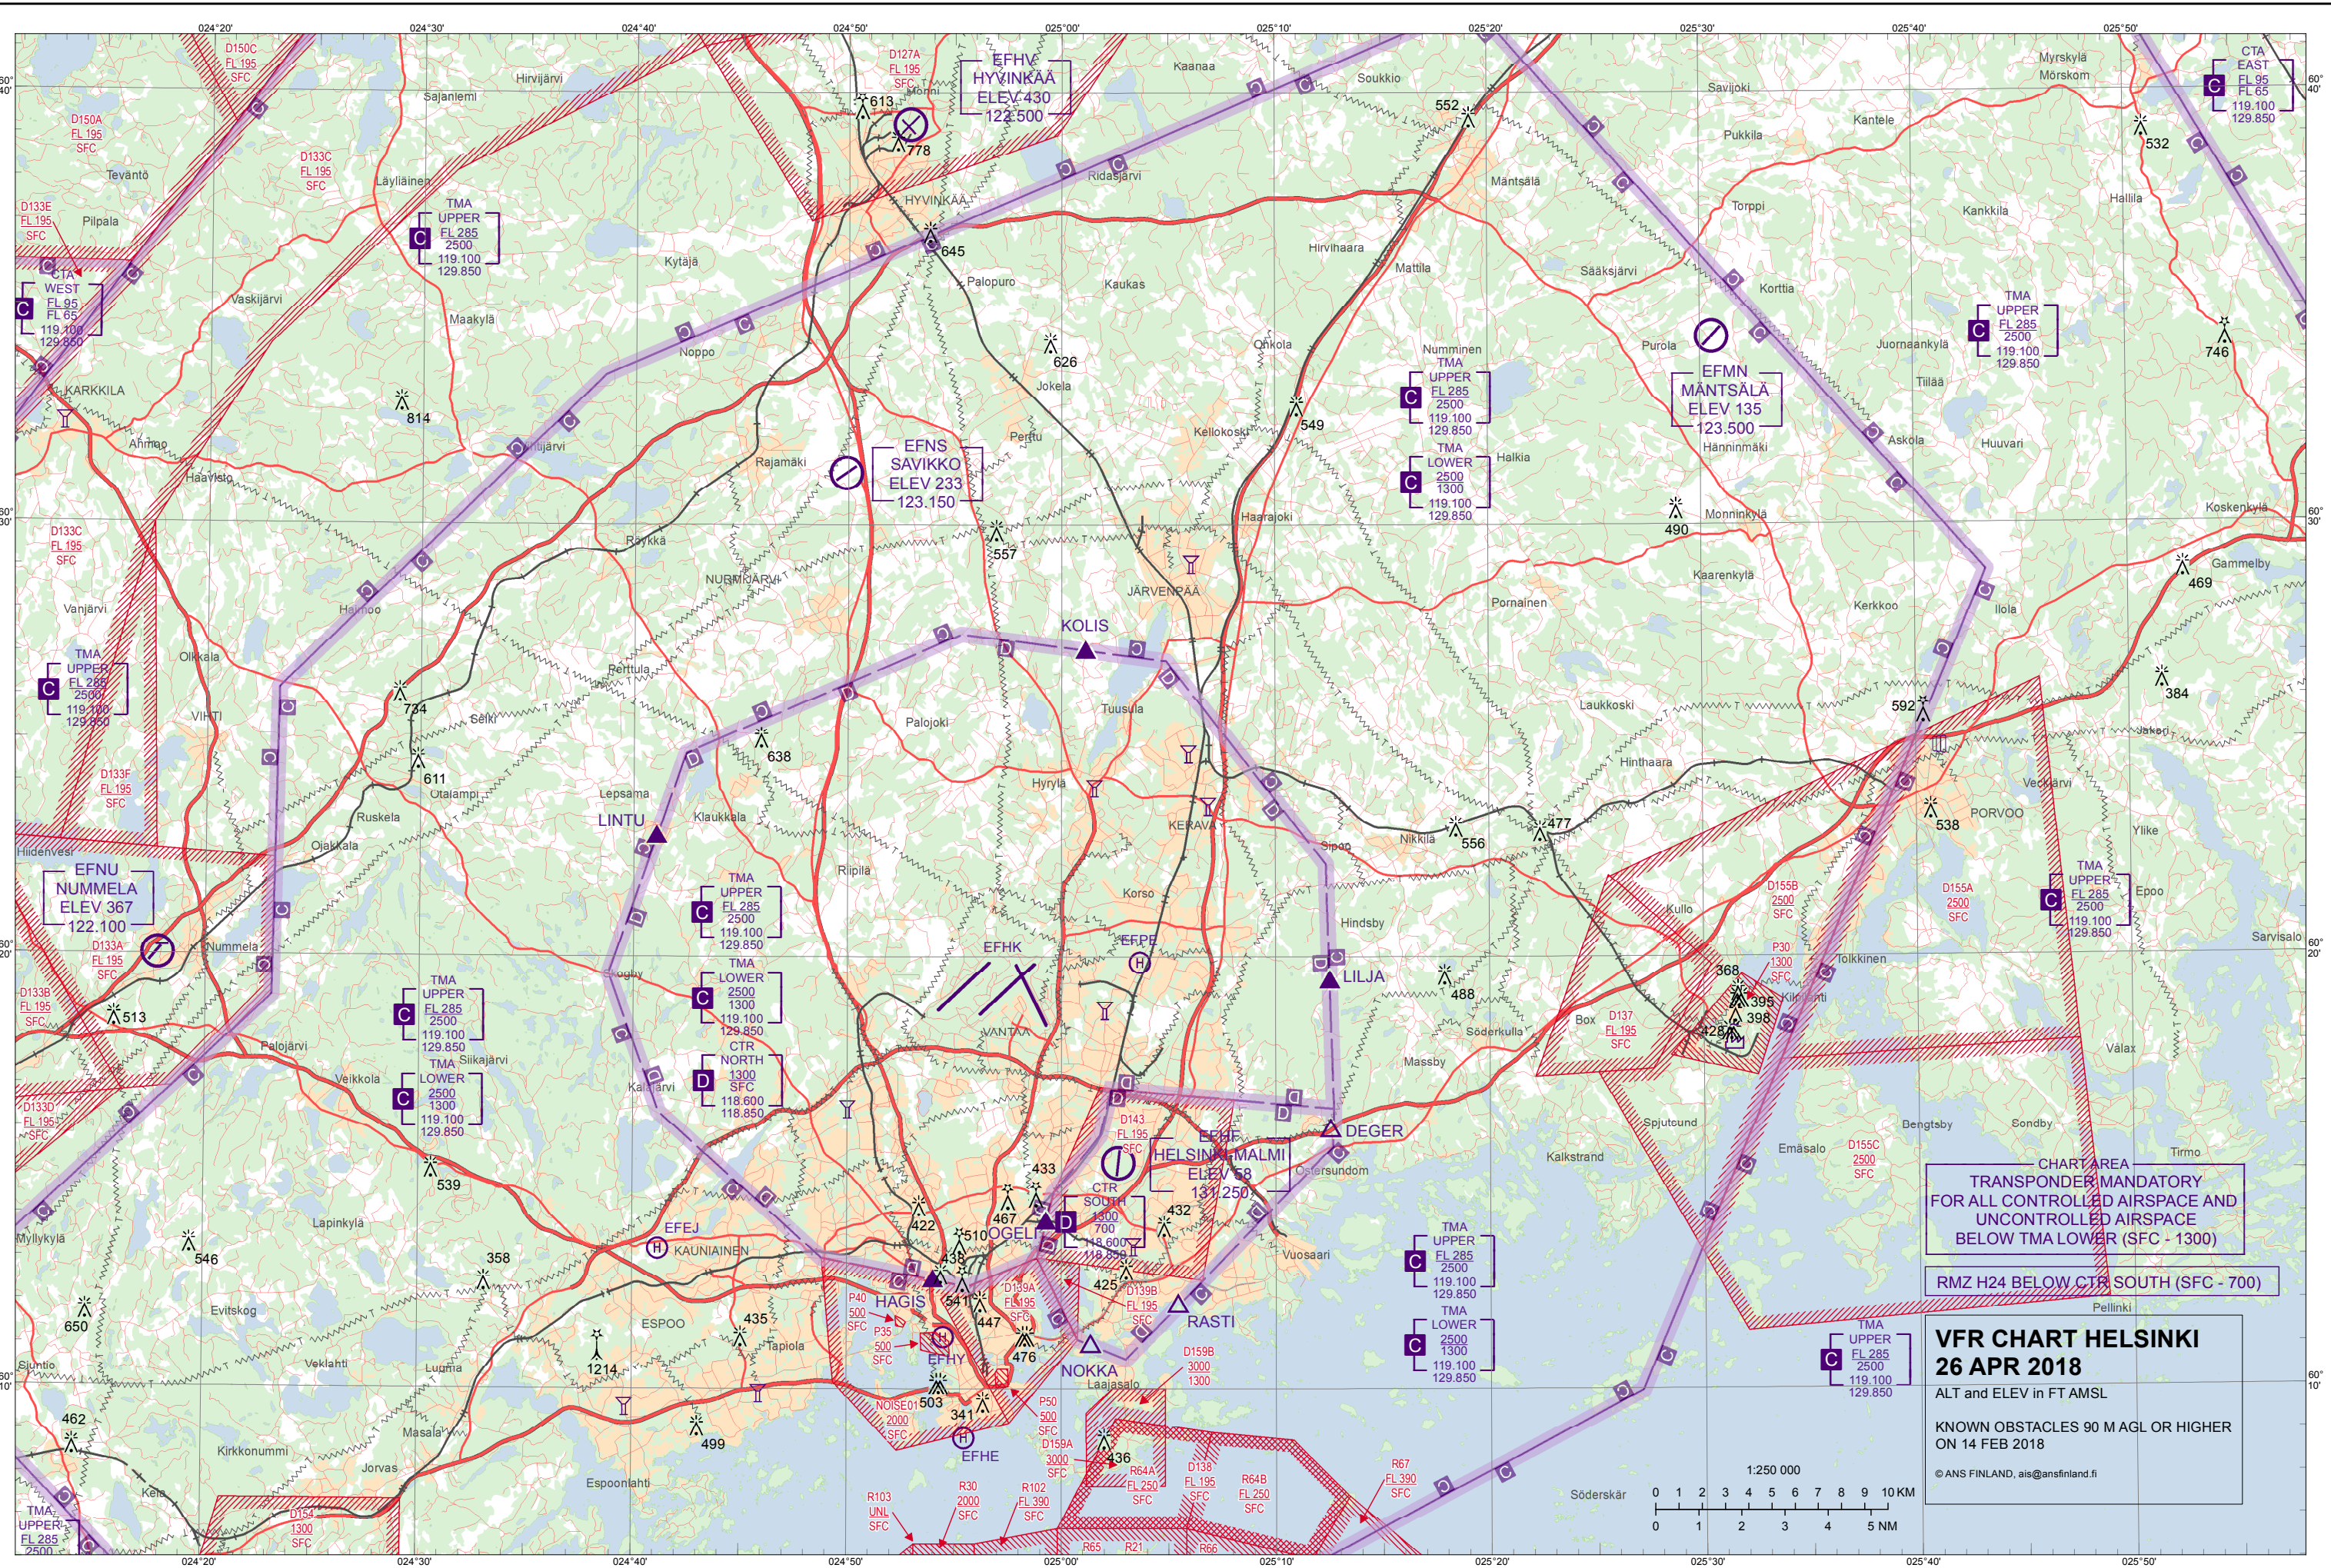

CHG: OBST. ADDN: D154, D155A, D155B, D159A, D159C, D159B, NOISE01.

CHART AREA
 TRANSPONDER MANDATORY
 FOR ALL CONTROLLED AIRSPACE AND
 UNCONTROLLED AIRSPACE
 BELOW TMA LOWER (SFC - 1300)

RMZ H24 BELOW CTR SOUTH (SFC - 700)

VFR CHART HELSINKI
26 APR 2018

ALT and ELEV in FT AMSL
 KNOWN OBSTACLES 90 M AGL OR HIGHER
 ON 14 FEB 2018

© ANS FINLAND, ais@ansfinland.fi

1:250 000