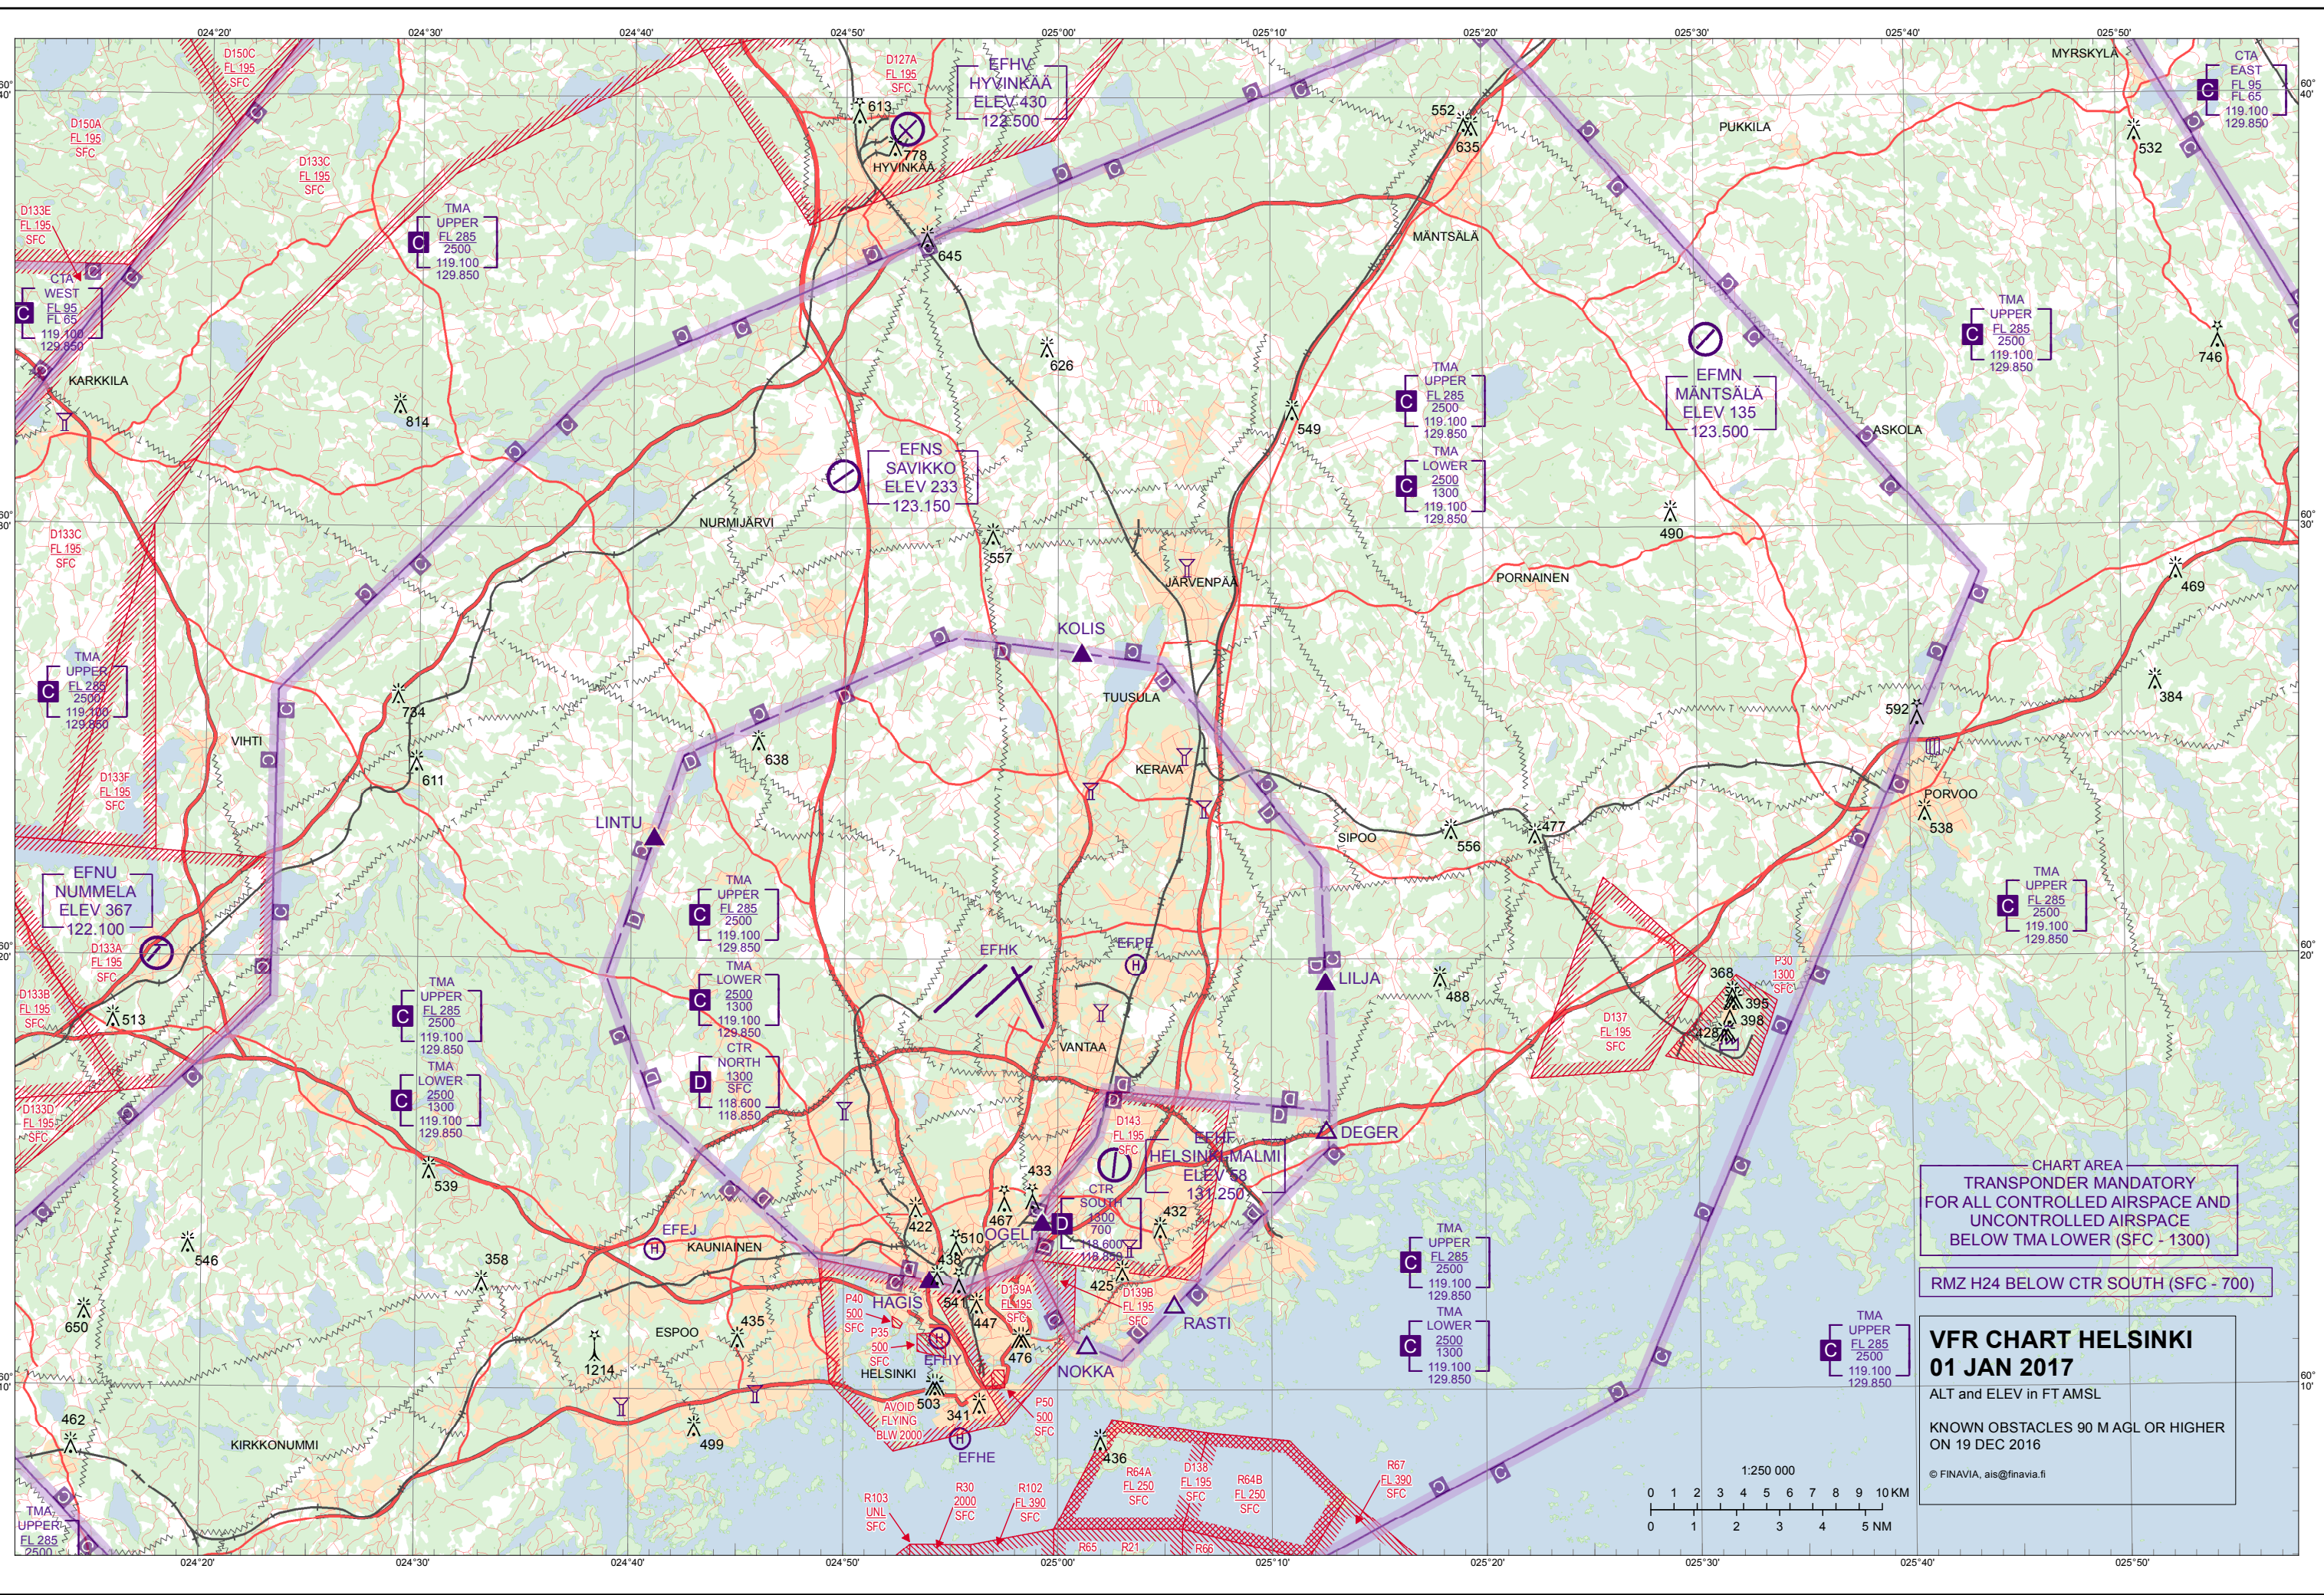

CHG: EFHFVFR REP. OBST. ADDN: RMZ RMK. DEL: EFHF CTR.

CHART AREA
 TRANSPONDER MANDATORY
 FOR ALL CONTROLLED AIRSPACE AND
 UNCONTROLLED AIRSPACE
 BELOW TMA LOWER (SFC - 1300)

RMZ H24 BELOW CTR SOUTH (SFC - 700)

VFR CHART HELSINKI
01 JAN 2017

ALT and ELEV in FT AMSL
 KNOWN OBSTACLES 90 M AGL OR HIGHER
 ON 19 DEC 2016

© FINAVIA, ais@finavia.fi