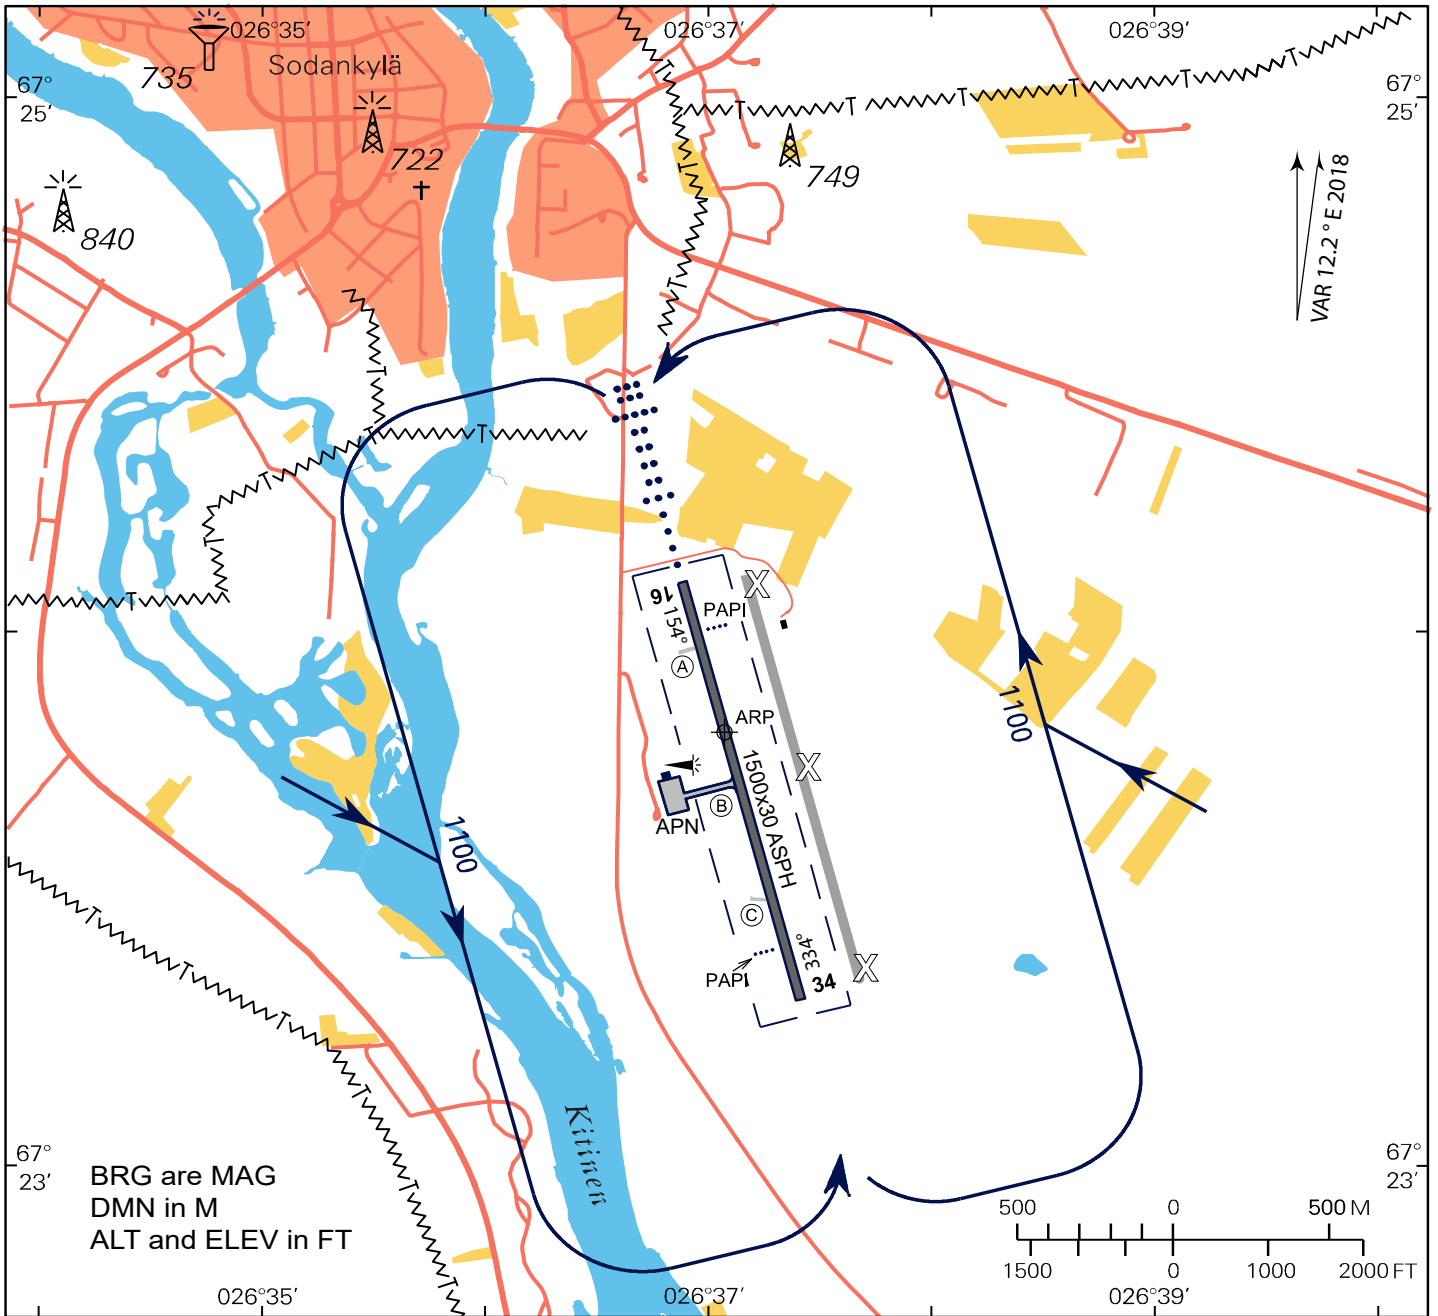

# Sodankylä Aerodrome - EFSO SODANKYLÄ, FINLAND

LANDING CHART

LAT 67 23 48 N  
LONG 026 37 05 E ELEV 602 FT

**RMK: OPERATIONS OF RESCUE HEL MAY TAKE PLACE AT ANY TIME**

Refueling must be ordered in advance:

MAG VAR Annual change	ELEV FT (M)	EFSO FREQ MHZ Call sign: Sodankylä Traffic	ATIS	ACC SECT FREQ MHZ Call sign: Tampere Radar
12.2° E (JUL 2018) +0.2°	602 (183)	123.400	NIL	126.100

RWY	BRG MAG	LGT LHI Night VFR O/R PPR	DMN M	LDA M	SFC	PAPI
16	154.00°	APCH THR PAPI REDL RENL ALS	1500 x 30	1500	ASPH	O/R
34	334.00°	THR PAPI REDL RENL				